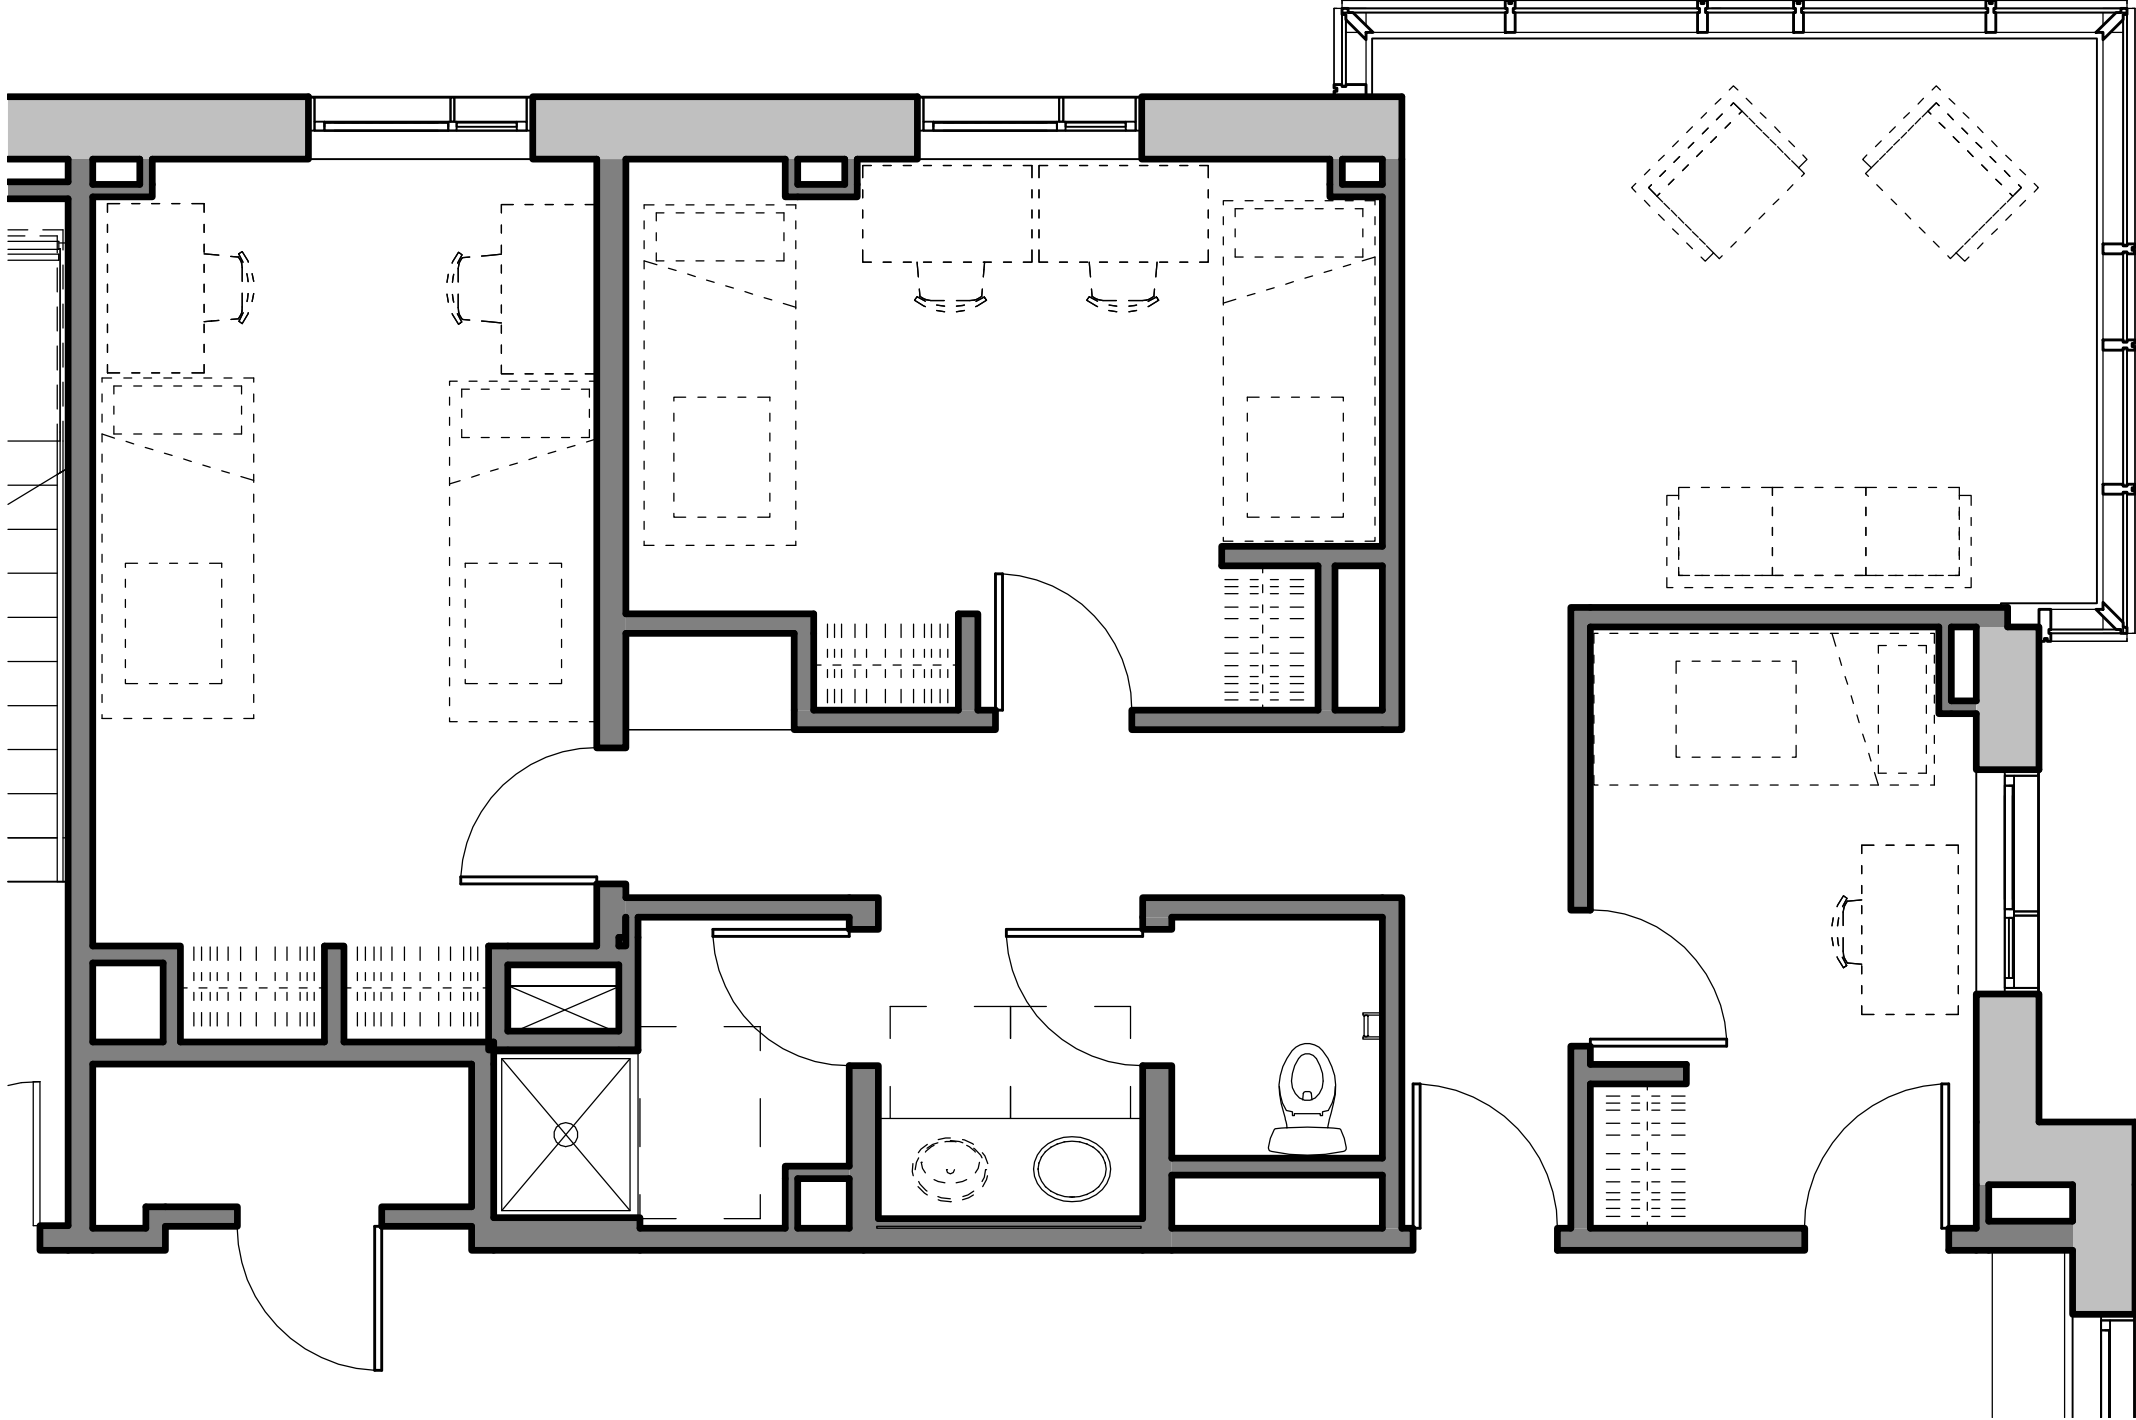

SALEM STATE UNIVERSITY

Viking Hall - Unit Types

3-BED MINI-SUITE

1/8" = 1'-0"

SALEM STATE UNIVERSITY

Viking Hall - Unit Types

4-BED MINI-SUITE

1/8" = 1'-0"

SALEM STATE UNIVERSITY

Viking Hall - Unit Types

4-BED SUITE, TYPE 1

1/8" = 1'-0"

SALEM STATE UNIVERSITY

Viking Hall - Unit Types

4-BED SUITE, TYPE 2

1/8" = 1'-0"

SALEM STATE UNIVERSITY

Viking Hall - Unit Types

5-BED DUPLEX

1/8" = 1'-0"

SALEM STATE UNIVERSITY

Viking Hall - Unit Types

5-BED SUITE

1/8" = 1'-0"