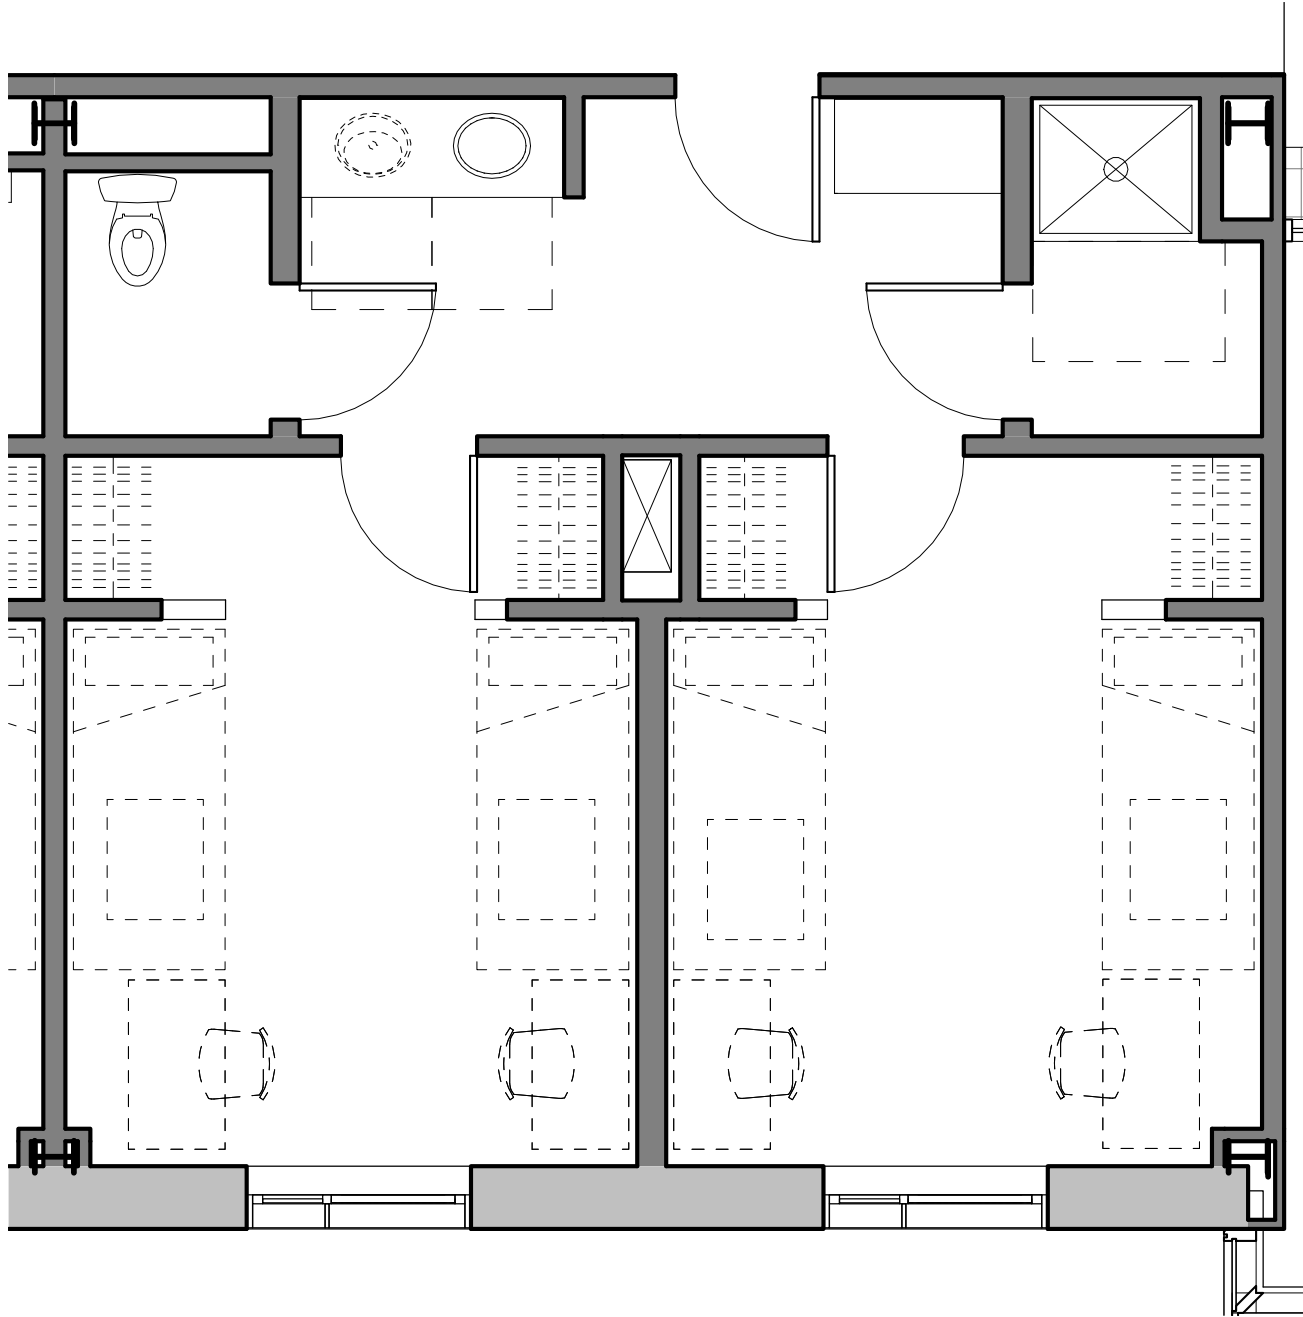

SALEM STATE UNIVERSITY

Viking Hall - Unit Types

3-BED MINI-SUITE

1/8" = 1'-0"

SALEM STATE UNIVERSITY

Viking Hall - Unit Types

4-BED MINI-SUITE

1/8" = 1'-0"

SALEM STATE UNIVERSITY

Viking Hall - Unit Types

4-BED SUITE, TYPE 1

1/8" = 1'-0"

SALEM STATE UNIVERSITY

Viking Hall - Unit Types

4-BED SUITE, TYPE 2

1/8" = 1'-0"

SALEM STATE UNIVERSITY

Viking Hall - Unit Types

5-BED DUPLEX

1/8" = 1'-0"

SALEM STATE UNIVERSITY

Viking Hall - Unit Types

5-BED SUITE

1/8" = 1'-0"