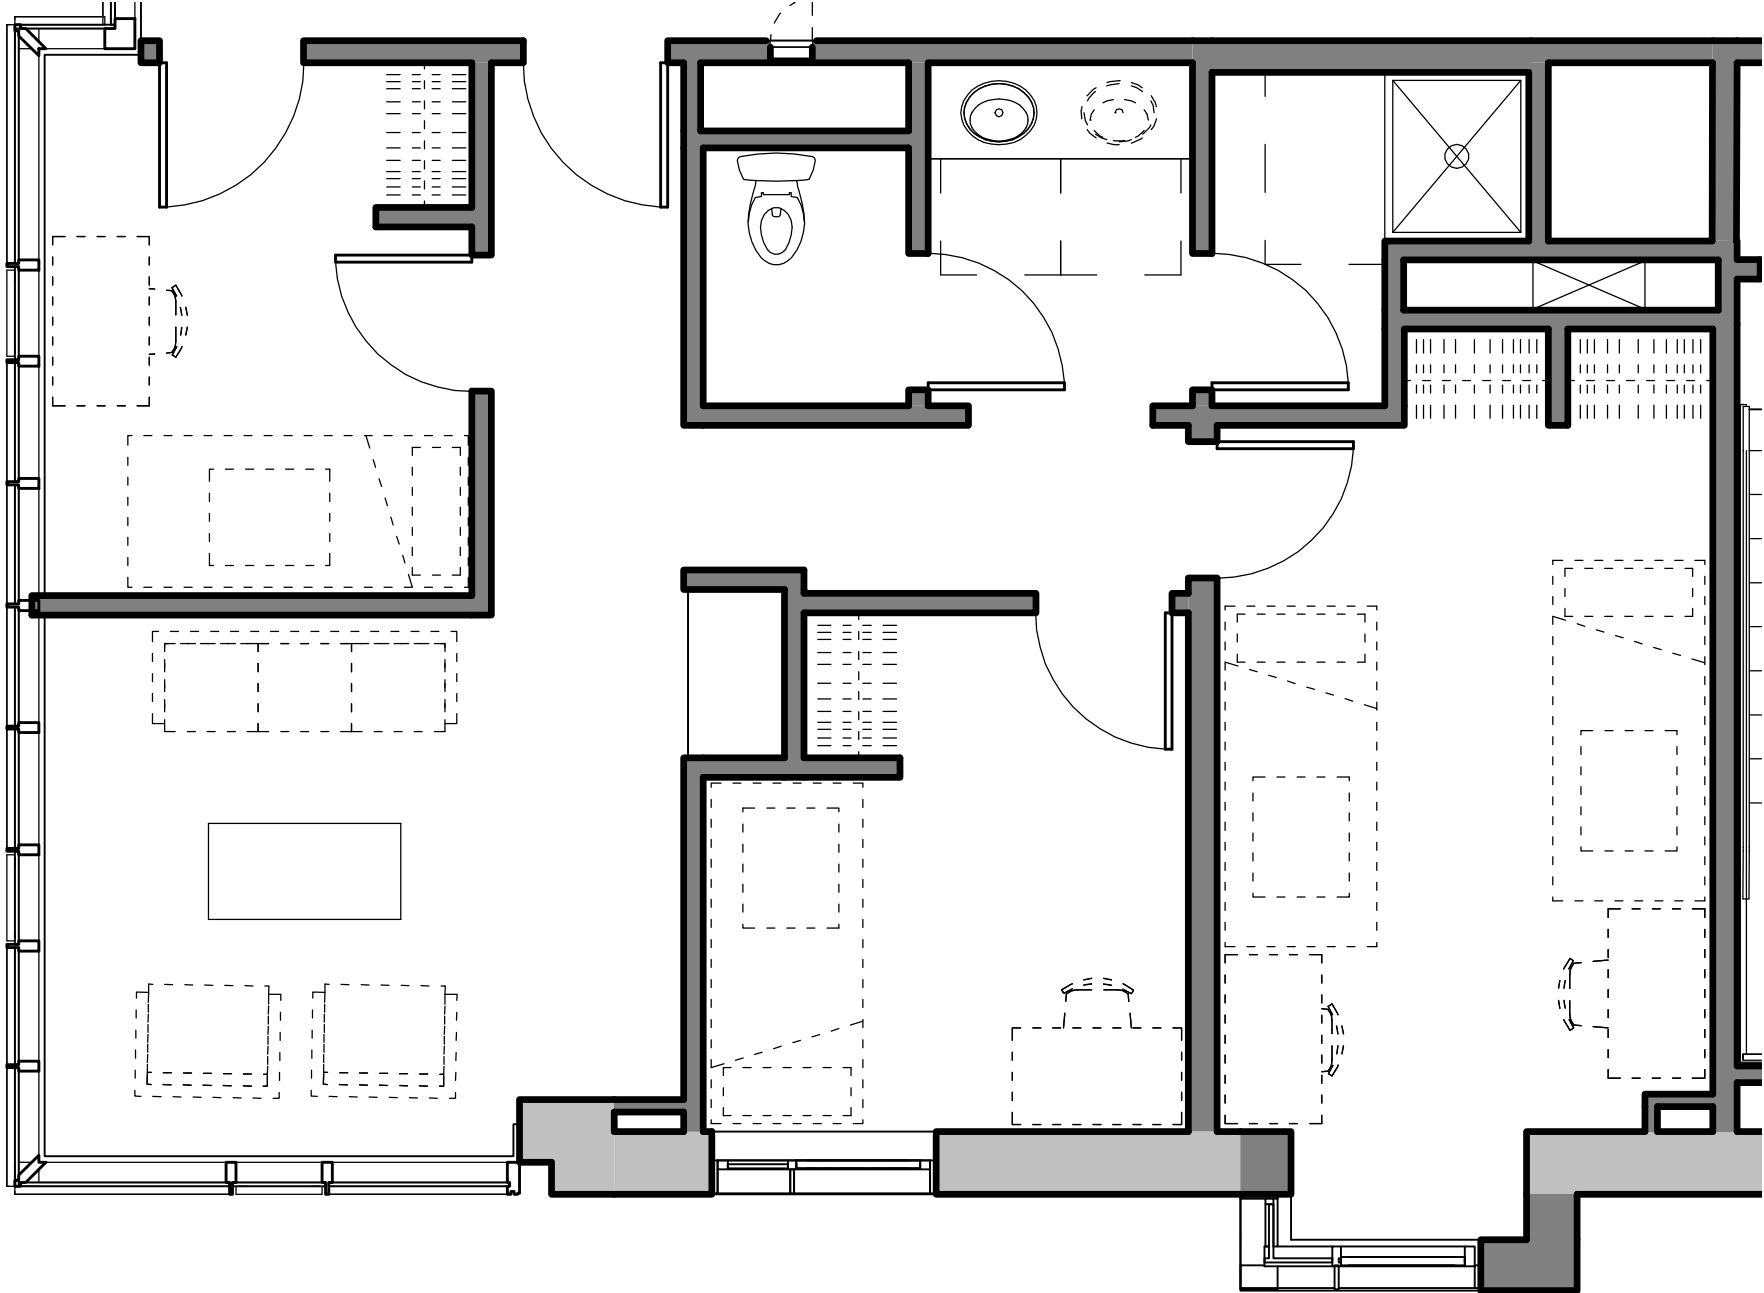

SALEM STATE UNIVERSITY

Viking Hall - Unit Types

3-BED MINI-SUITE

1/8" = 1'-0"

SALEM STATE UNIVERSITY

Viking Hall - Unit Types

4-BED MINI-SUITE

1/8" = 1'-0"

SALEM STATE UNIVERSITY

Viking Hall - Unit Types

4-BED SUITE, TYPE 1

1/8" = 1'-0"

SALEM STATE UNIVERSITY

Viking Hall - Unit Types

4-BED SUITE, TYPE 2

1/8" = 1'-0"

SALEM STATE UNIVERSITY

Viking Hall - Unit Types

5-BED DUPLEX

1/8" = 1'-0"

SALEM STATE UNIVERSITY

Viking Hall - Unit Types

5-BED SUITE

1/8" = 1'-0"