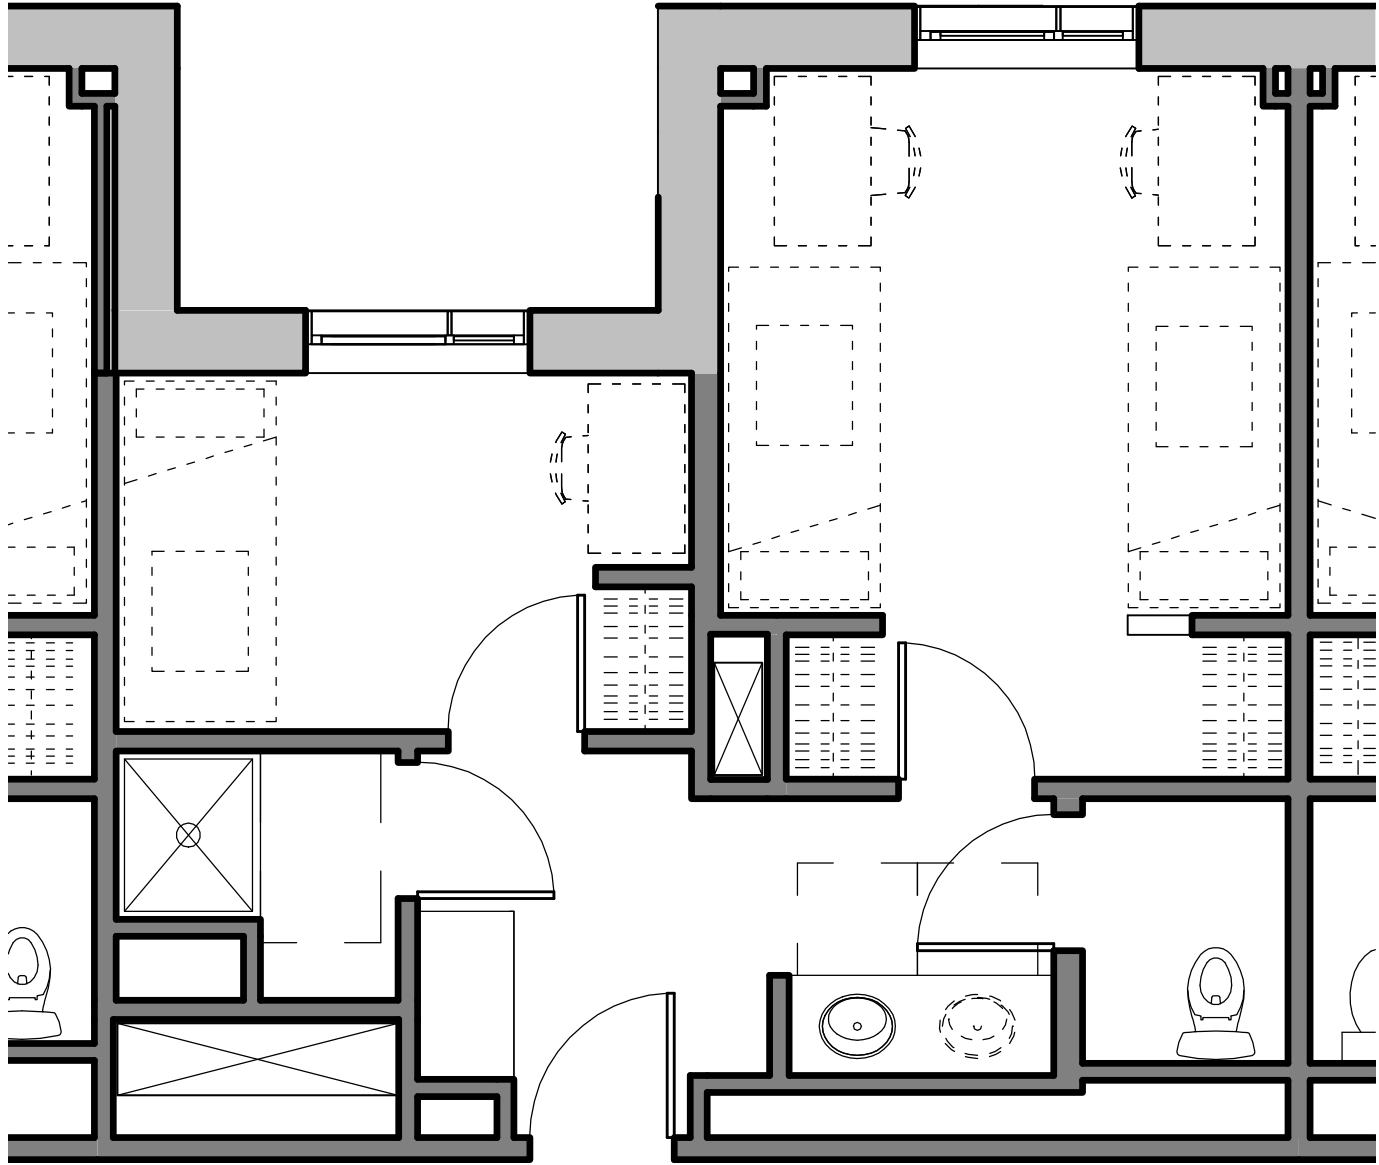

SALEM STATE UNIVERSITY

Viking Hall - Unit Types

3-BED MINI-SUITE

1/8" = 1'-0"

SALEM STATE UNIVERSITY

Viking Hall - Unit Types

4-BED MINI-SUITE

1/8" = 1'-0"

SALEM STATE UNIVERSITY

Viking Hall - Unit Types

4-BED SUITE, TYPE 1

1/8" = 1'-0"

SALEM STATE UNIVERSITY

Viking Hall - Unit Types

4-BED SUITE, TYPE 2

1/8" = 1'-0"

SALEM STATE UNIVERSITY

Viking Hall - Unit Types

5-BED DUPLEX

1/8" = 1'-0"

SALEM STATE UNIVERSITY

Viking Hall - Unit Types

5-BED SUITE

1/8" = 1'-0"