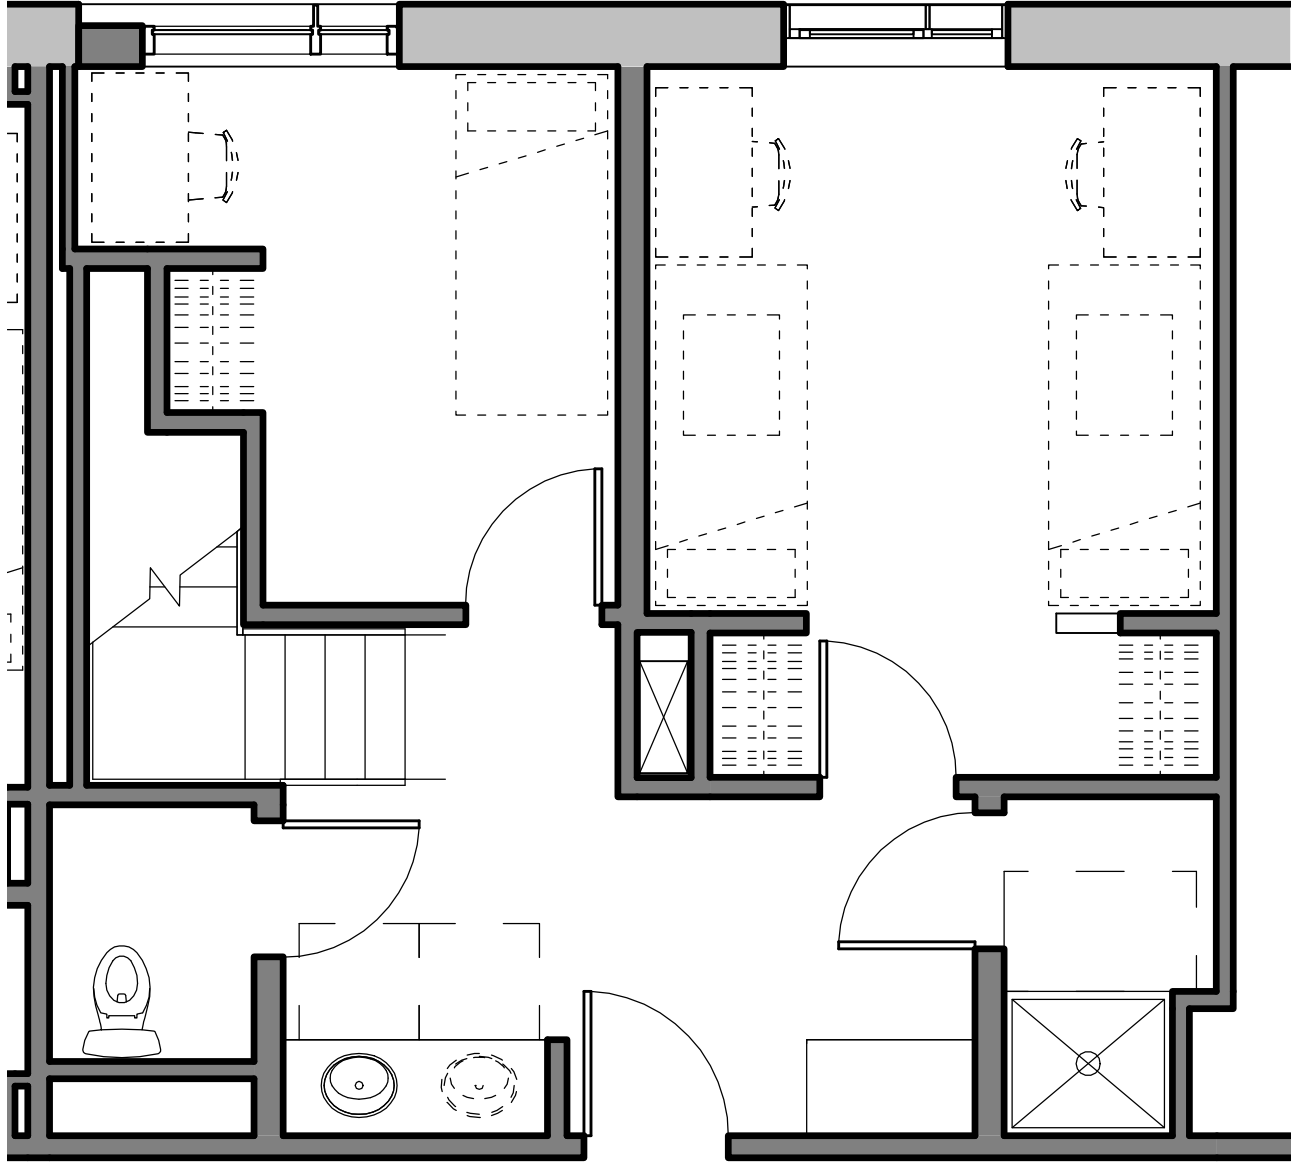

SALEM STATE UNIVERSITY

Viking Hall - Unit Types

3-BED MINI-SUITE

1/8" = 1'-0"

SALEM STATE UNIVERSITY

Viking Hall - Unit Types

4-BED MINI-SUITE

1/8" = 1'-0"

SALEM STATE UNIVERSITY

Viking Hall - Unit Types

4-BED SUITE, TYPE 1

1/8" = 1'-0"

SALEM STATE UNIVERSITY

Viking Hall - Unit Types

4-BED SUITE, TYPE 2

1/8" = 1'-0"

SALEM STATE UNIVERSITY

Viking Hall - Unit Types

5-BED DUPLEX

1/8" = 1'-0"

SALEM STATE UNIVERSITY

Viking Hall - Unit Types

5-BED SUITE

1/8" = 1'-0"