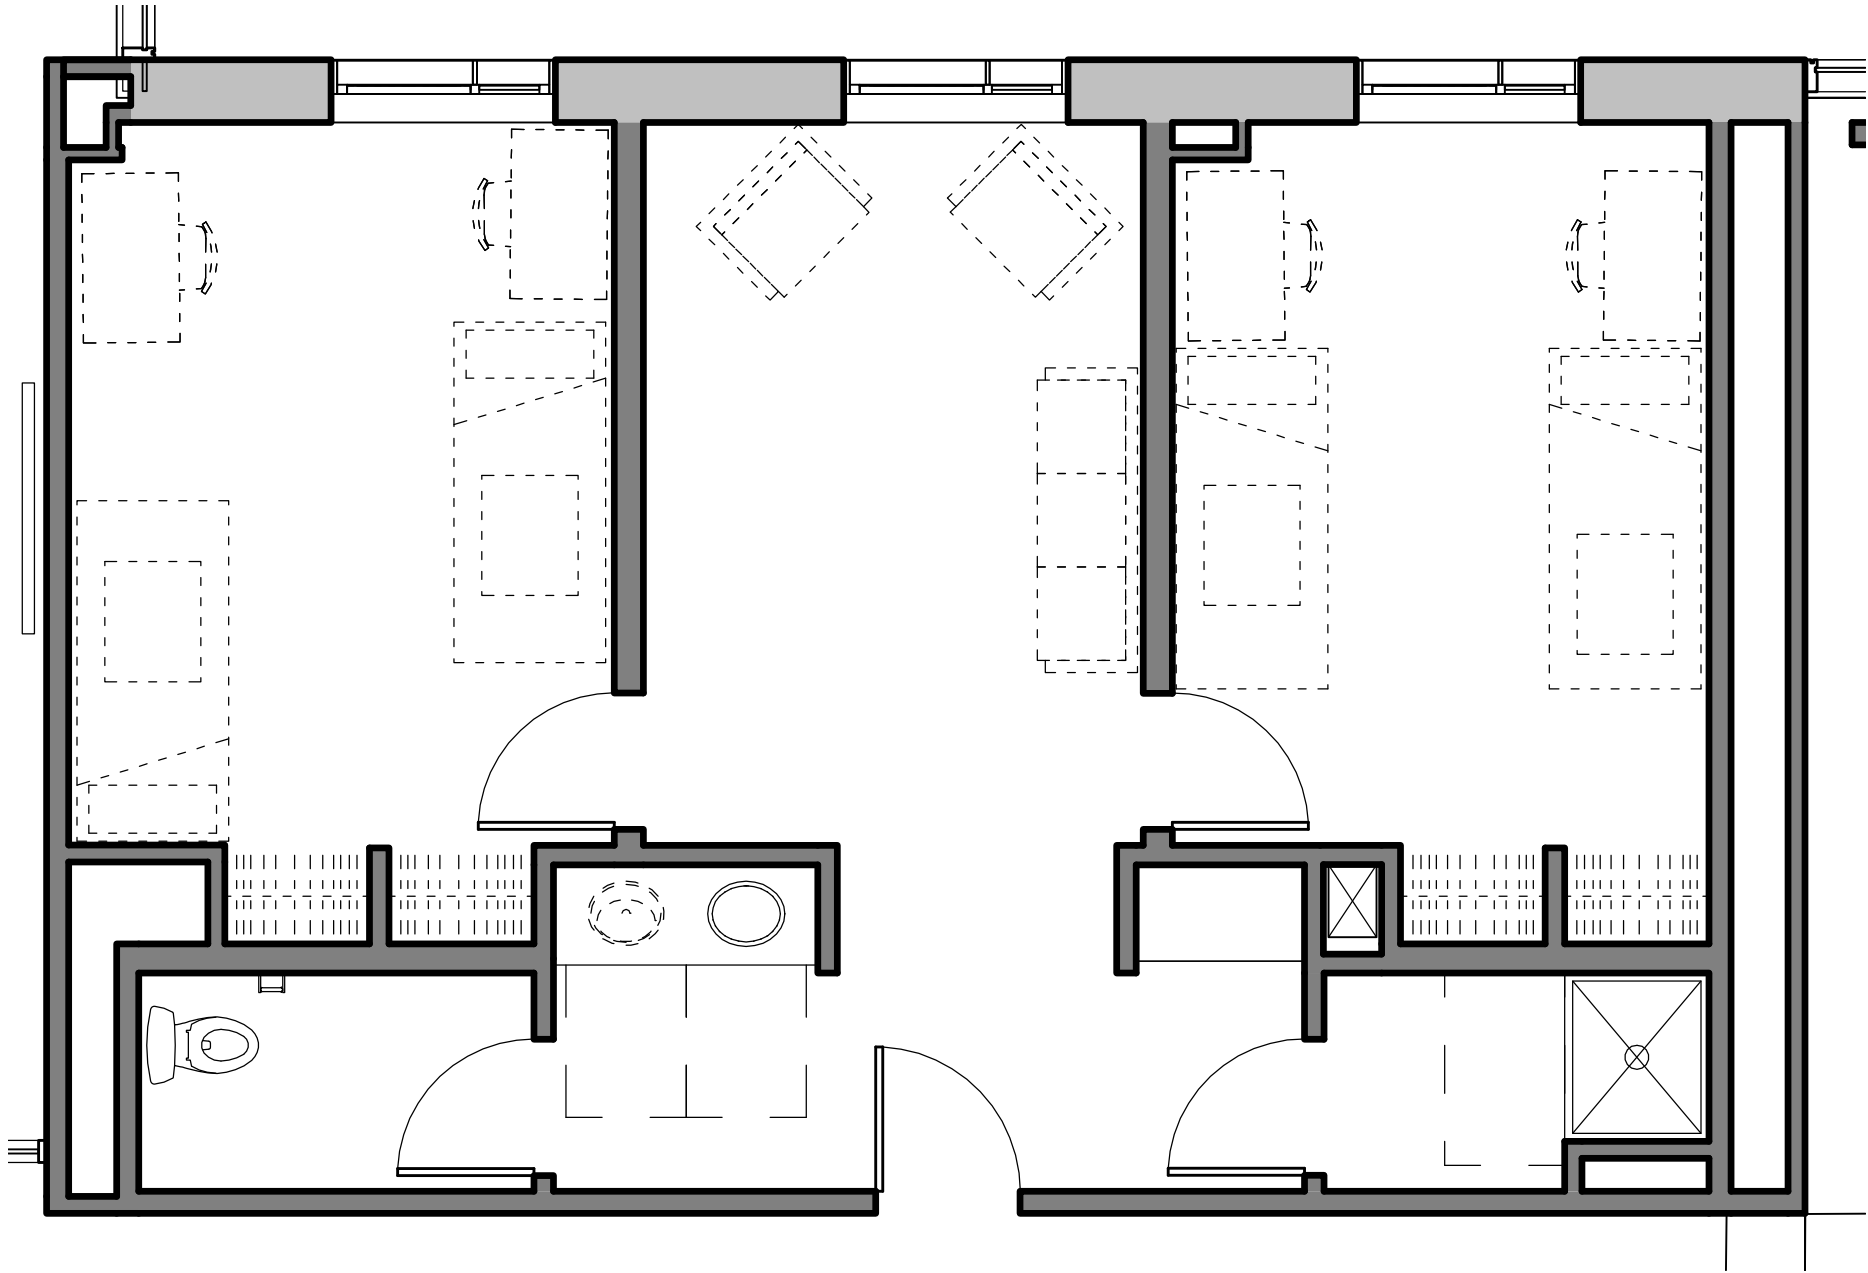

SALEM STATE UNIVERSITY

Viking Hall - Unit Types

3-BED MINI-SUITE

1/8" = 1'-0"

SALEM STATE UNIVERSITY

Viking Hall - Unit Types

4-BED MINI-SUITE

1/8" = 1'-0"

SALEM STATE UNIVERSITY

Viking Hall - Unit Types

4-BED SUITE, TYPE 1

1/8" = 1'-0"

SALEM STATE UNIVERSITY

Viking Hall - Unit Types

4-BED SUITE, TYPE 2

1/8" = 1'-0"

SALEM STATE UNIVERSITY

Viking Hall - Unit Types

5-BED DUPLEX

1/8" = 1'-0"

SALEM STATE UNIVERSITY

Viking Hall - Unit Types

5-BED SUITE

1/8" = 1'-0"