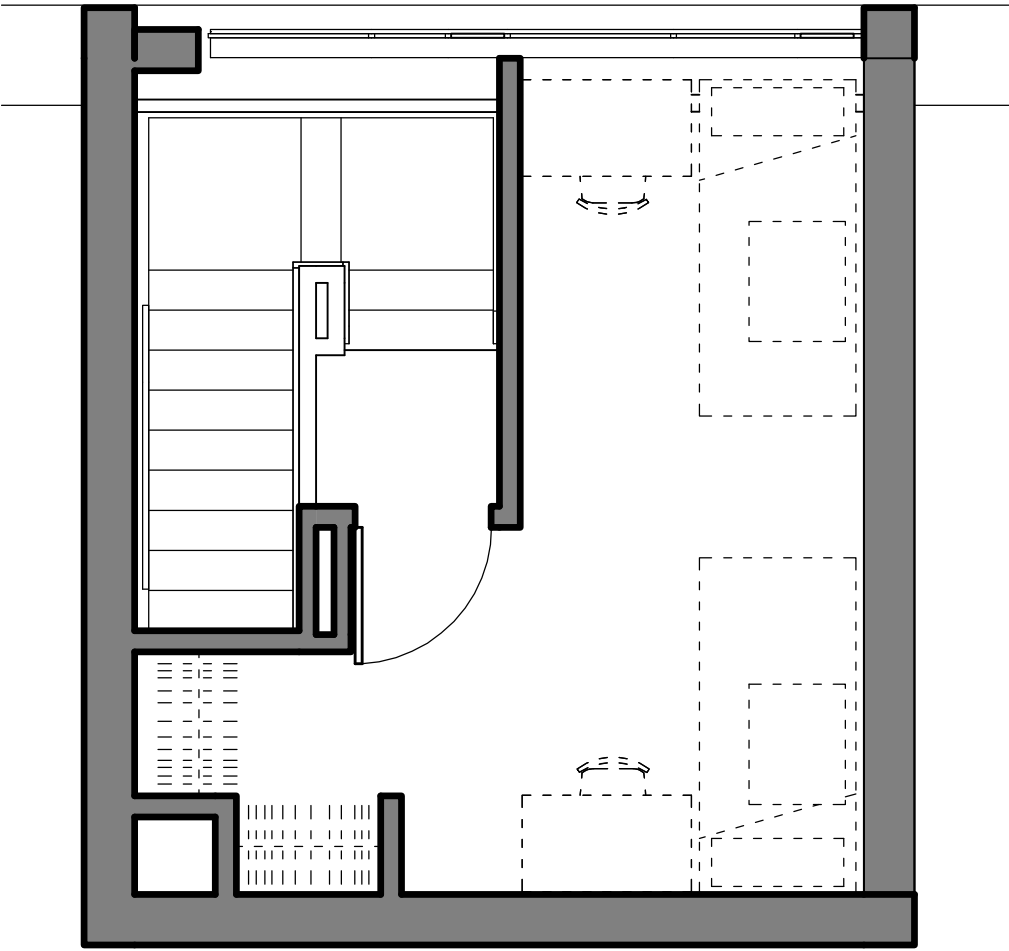

SALEM STATE UNIVERSITY

Viking Hall - Unit Types

3-BED MINI-SUITE

1/8" = 1'-0"

SALEM STATE UNIVERSITY

Viking Hall - Unit Types

4-BED MINI-SUITE

1/8" = 1'-0"

SALEM STATE UNIVERSITY

Viking Hall - Unit Types

4-BED SUITE, TYPE 1

1/8" = 1'-0"

SALEM STATE UNIVERSITY

Viking Hall - Unit Types

4-BED SUITE, TYPE 2

1/8" = 1'-0"

SALEM STATE UNIVERSITY

Viking Hall - Unit Types

5-BED DUPLEX

1/8" = 1'-0"

SALEM STATE UNIVERSITY

Viking Hall - Unit Types

5-BED SUITE

1/8" = 1'-0"